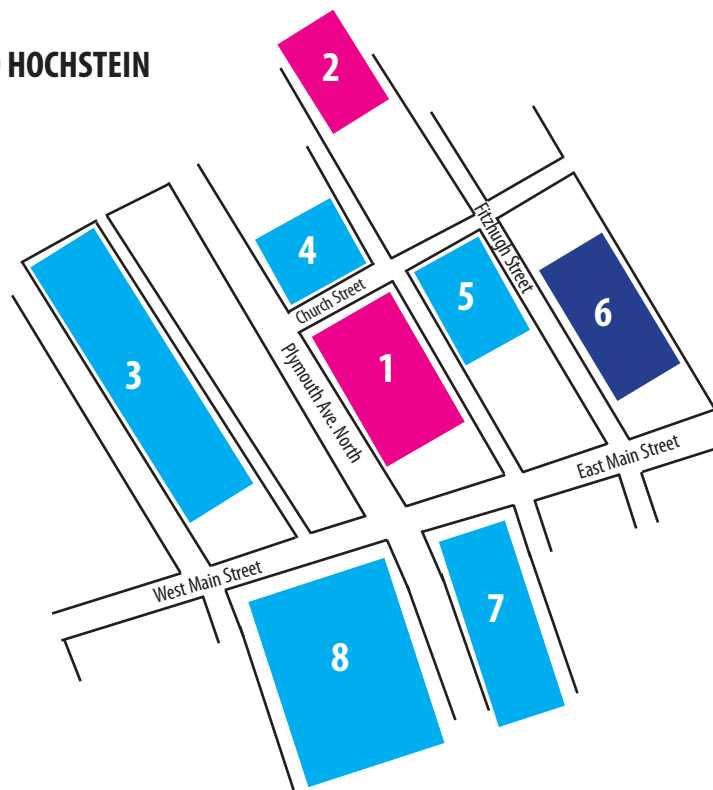

## PARKING CONVENIENT TO HOCHSTEIN

### 1. HOCHSTEIN SCHOOL OF MUSIC & DANCE

50 N. Plymouth Avenue, Rochester, NY 14614

### 4. QUARRY PARKING LOT (CORNER OF PLYMOUTH & CHURCH)

Monthly Parking: \$95.00 (reserved) or \$62.00 (unreserved)

\$2.00 per hour, \$1.00 each additional hour

\$5.00 flat daily rate

Free on nights and weekends

**NOTE:** The most reasonable options for short-term parking are Sister Cities Garage, N. Washington Street Lot, Quarry Parking Lot, and street meters.